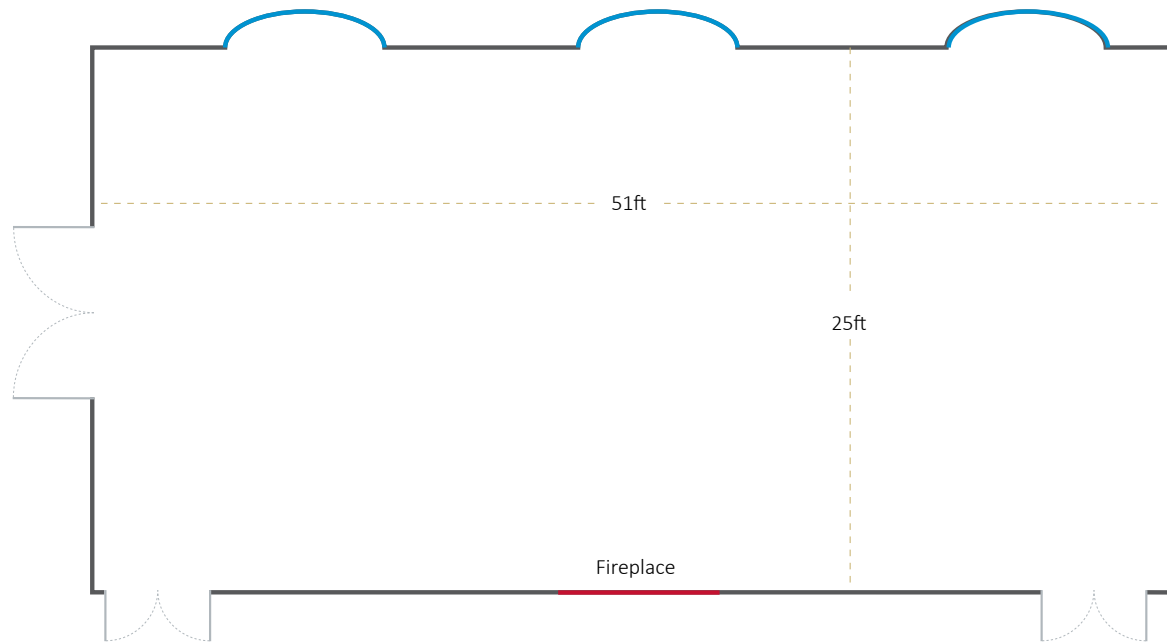

THE KENTIAN ROOM

ROOM CAPACITY

Theatre	Classroom	Boardroom	Dining	Reception	Length	Width	Height	SQ Feet
80	50	40	60	120	38ft	23ft	15ft	874

LUTTRELLSTOWN CASTLE
RESORT
★★★★★

THE VAN STRY ROOM

ROOM CAPACITY

Theatre	Classroom	Boardroom	Dining	Reception	Length	Width	Height	SQ Feet
180	80	60	120	250	60ft	20ft	16ft	1,206

LUTTRELLSTOWN CASTLE
RESORT
★★★★★

THE GRISAILLE ROOM

ROOM CAPACITY

Theatre	Classroom	Boardroom	Dining	Reception	Length	Width	Height	SQ Feet
30	16	16	24	40	26ft	18ft	15ft	468

LUTTRELLSTOWN CASTLE
RESORT
★★★★★