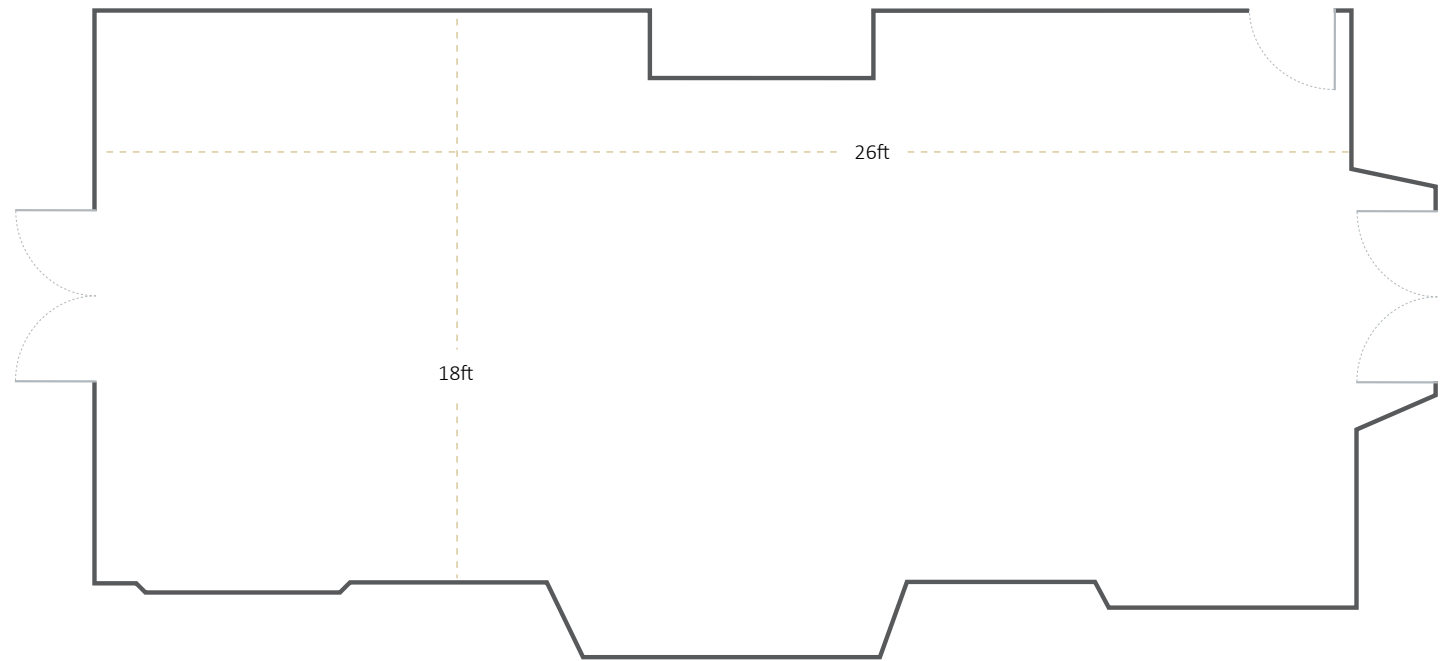

THE KENTIAN ROOM

ROOM CAPACITY

Theatre	Classroom	Boardroom	Dining	Reception	Length	Width	Height	SQ Feet
80	50	40	60	120	38ft	23ft	15ft	874

LUTTRELLSTOWN CASTLE
RESORT
★★★★★

THE VAN STRY ROOM

ROOM CAPACITY

Theatre	Classroom	Boardroom	Dining	Reception	Length	Width	Height	SQ Feet
180	80	60	120	250	60ft	20ft	16ft	1,206

LUTTRELLSTOWN CASTLE
RESORT
★★★★★

THE GRISAILLE ROOM

ROOM CAPACITY

Theatre	Classroom	Boardroom	Dining	Reception	Length	Width	Height	SQ Feet
30	16	16	24	40	26ft	18ft	15ft	468

LUTTRELLSTOWN CASTLE
RESORT
★★★★★