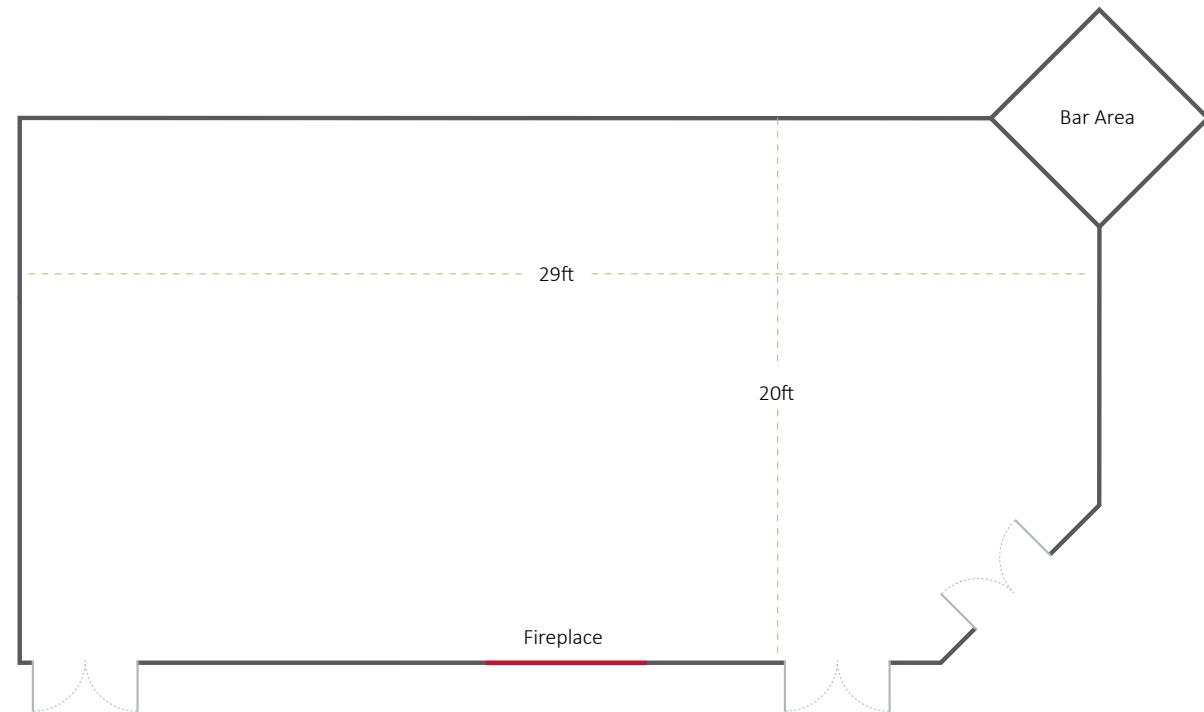

THE KENTIAN ROOM

ROOM CAPACITY

Theatre	Classroom	Boardroom	Dining	Reception	Length	Width	Height	SQ Feet
80	50	40	60	120	38ft	23ft	15ft	874

LUTTRELLSTOWN CASTLE
RESORT
★★★★★

THE VAN STRY ROOM

ROOM CAPACITY

Theatre	Classroom	Boardroom	Dining	Reception	Length	Width	Height	SQ Feet
180	80	60	120	250	60ft	20ft	16ft	1,206

LUTTRELLSTOWN CASTLE
RESORT
★★★★★

THE GRISAILLE ROOM

ROOM CAPACITY

Theatre	Classroom	Boardroom	Dining	Reception	Length	Width	Height	SQ Feet
30	16	16	24	40	26ft	18ft	15ft	468

LUTTRELLSTOWN CASTLE
RESORT
★★★★★