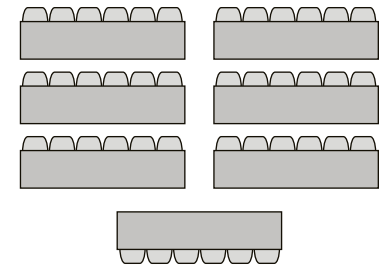

LUTTRELLSTOWN CASTLE RESORT
FLOOR PLANS

L

LUTTRELLSTOWN CASTLE
RESORT
★★★★★

ROOM LAYOUT OPTIONS

Theatre

U-Shape

Classroom

Boardroom

Banquet

Cabaret

L

LUTTRELLSTOWN CASTLE
RESORT
★★★★★

GROUND FLOOR

LUTTRELLSTOWN CASTLE
RESORT
★★★★★

FIRST FLOOR

LUTTRELLSTOWN CASTLE
RESORT
★★★★★

THE KENTIAN ROOM

ROOM CAPACITY

Theatre	Classroom	Boardroom	Dining	Reception	Length	Width	Height	SQ Feet
80	50	40	60	120	38ft	23ft	15ft	874

LUTTRELLSTOWN CASTLE
RESORT
★★★★★

THE VAN STRY ROOM

ROOM CAPACITY

Theatre	Classroom	Boardroom	Dining	Reception	Length	Width	Height	SQ Feet
180	80	60	120	250	60ft	20ft	16ft	1,206

LUTTRELLSTOWN CASTLE
RESORT
★★★★★

THE GRISAILLE ROOM

ROOM CAPACITY

Theatre	Classroom	Boardroom	Dining	Reception	Length	Width	Height	SQ Feet
30	16	16	24	40	26ft	18ft	15ft	468

LUTTRELLSTOWN CASTLE
RESORT
★★★★★