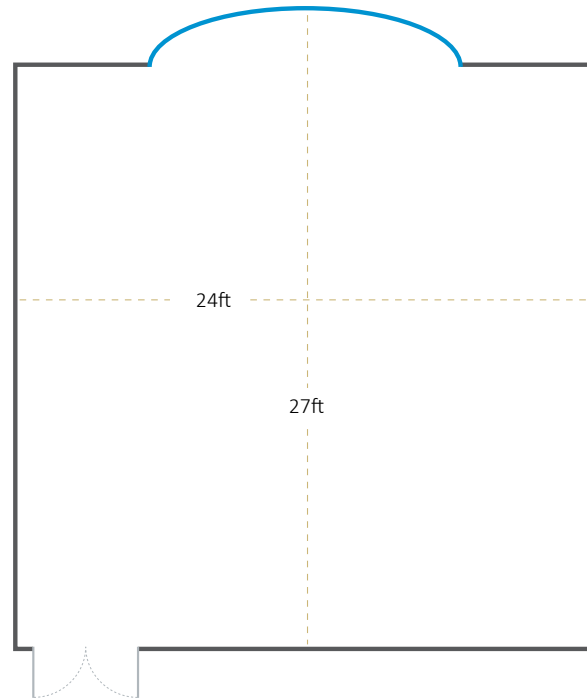

THE KENTIAN ROOM

ROOM CAPACITY

Theatre	Classroom	Boardroom	Dining	Reception	Length	Width	Height	SQ Feet
80	50	40	60	120	38ft	23ft	15ft	874

LUTTRELLSTOWN CASTLE
RESORT
★★★★★

THE VAN STRY ROOM

ROOM CAPACITY

Theatre	Classroom	Boardroom	Dining	Reception	Length	Width	Height	SQ Feet
180	80	60	120	250	60ft	20ft	16ft	1,206

LUTTRELLSTOWN CASTLE
RESORT
★★★★★

THE GRISAILLE ROOM

ROOM CAPACITY

Theatre	Classroom	Boardroom	Dining	Reception	Length	Width	Height	SQ Feet
30	16	16	24	40	26ft	18ft	15ft	468

LUTTRELLSTOWN CASTLE
RESORT
★★★★★

LIBRARY

ROOM CAPACITY

Theatre	Classroom	Boardroom	Dining	Reception	Length	Width	Height	SQ Feet
-	-	-	-	50	27ft	24ft	-	648

LUTTRELLSTOWN CASTLE
RESORT

★★★★★

Luttrellstown Castle Resort, Castleknock, Dublin 15, Ireland | Telephone: + 353 1 860 9600 | Email: enquiries@luttrellstown.ie
Web: Luttrellstowncastle.com